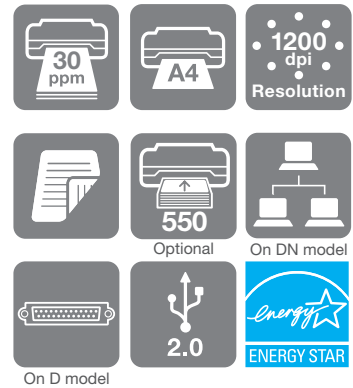

Epson AcuLaser M2300D series

DATASHEET

Get fast A4 mono business prints with the Epson AcuLaser M2300D series. Designed for desktop users, it combines high-speed performance with reliability for day-to-day printing you can depend on.

There's no need to wait for your prints with a first-page-out time of 6 seconds and a print speed of 30 pages per minute. And there's no compromise on quality with a professional print resolution of 1200 x 1200dpi.

Big print jobs are no problem for this high-performance laser series, which can handle up to 550 sheets using the optional additional paper tray and offers the paper-saving benefit of automatic double-sided printing.

The AcuLaser M2300D series will fit right in to IT environments, and the DN model has an Ethernet interface for easy sharing across small workgroups.

ENERGY STAR® qualified power efficiency and Epson's toner cartridge return programme make this printer series better for both the environment and your budget.

KEY FEATURES

- Compact monochrome laser printer
- Efficient print speed of up to 30ppm in A4
- Fast first-page-out time of 6 seconds
- Superior output quality with 1200 x 1200dpi support
- Duplex printing as standard
- Versatile paper handling from 300 sheets to 550 sheets